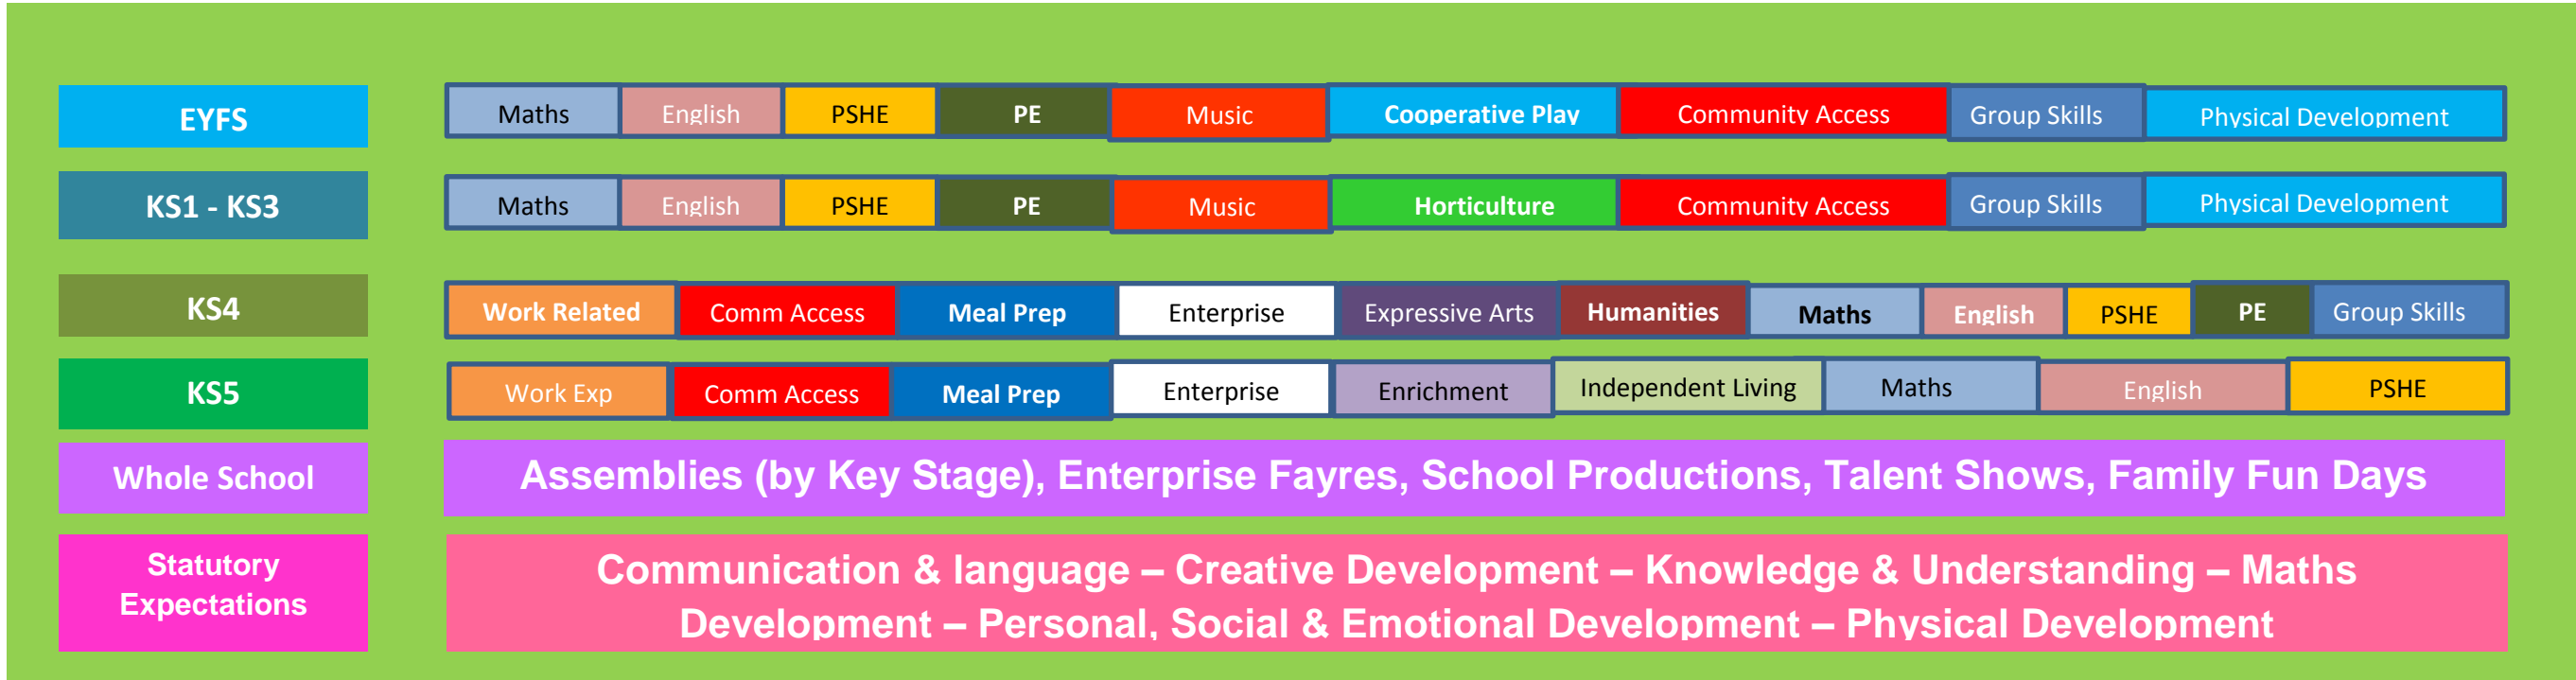

At TreeHouse School we provide an environment that encourages all pupils to **BE SAFE, MAKE RESPONSIBLE CHOICES** and **DO THEIR BEST** in all activities

1. What are we trying to do?

2. How do we organise learning?