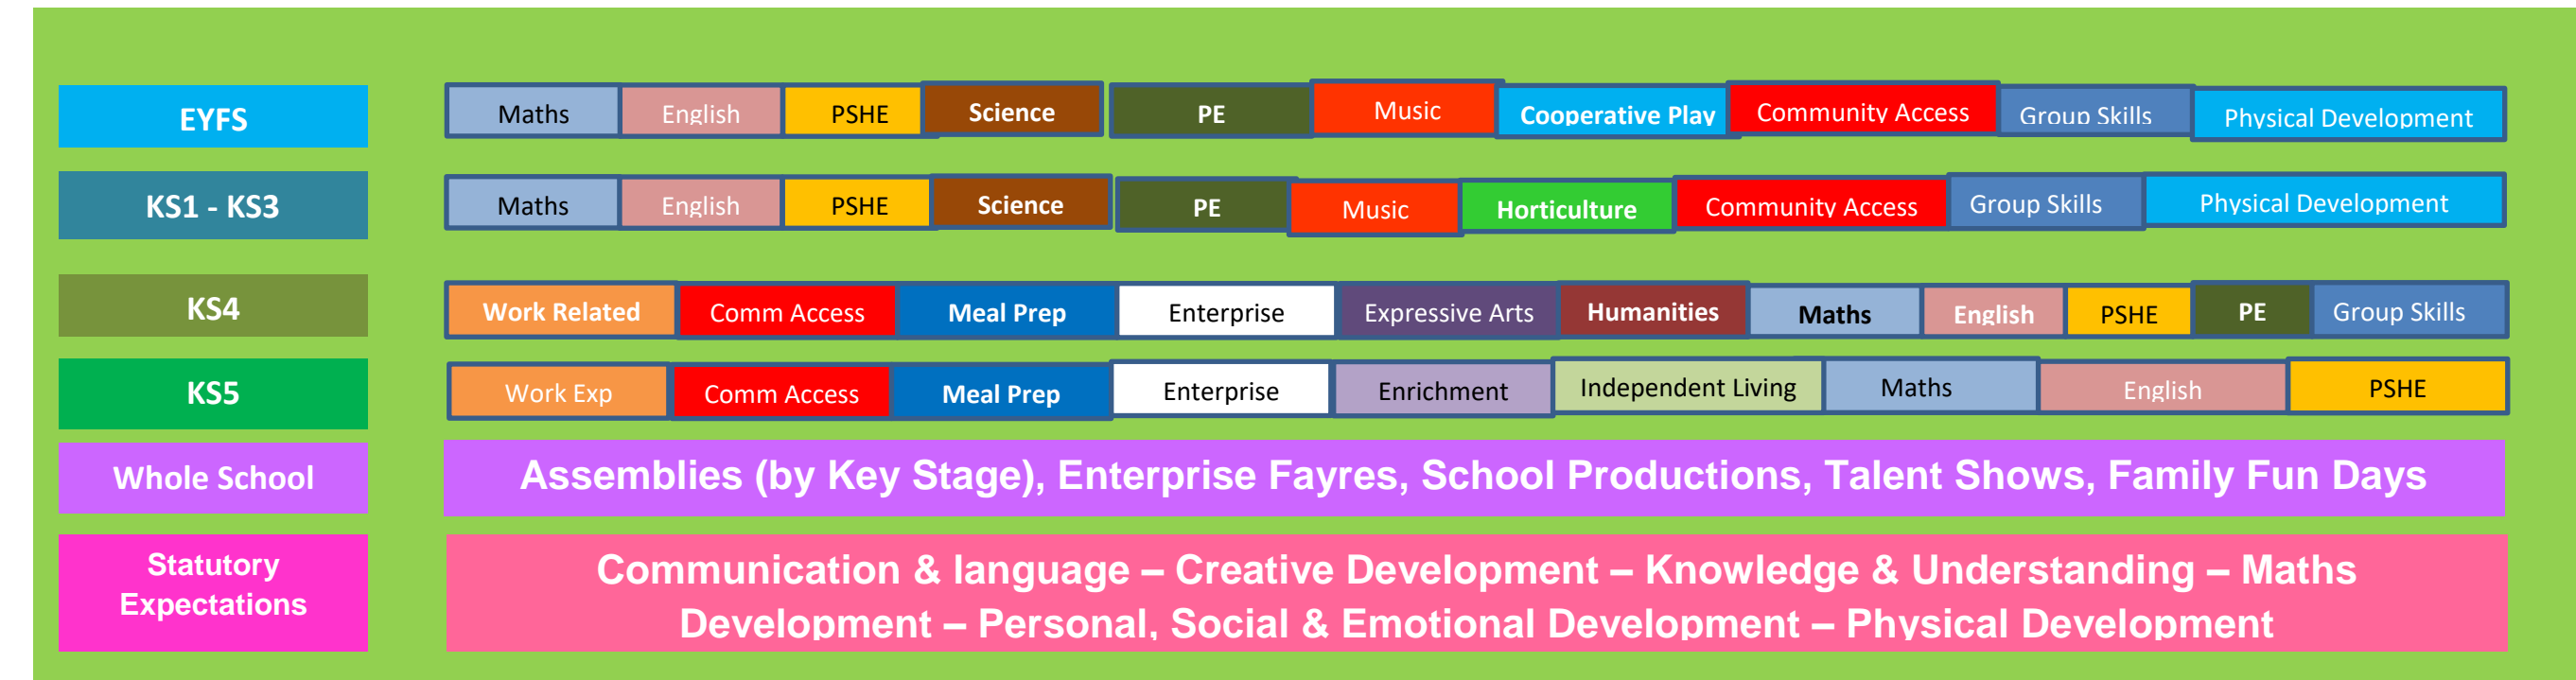

At TreeHouse School we provide an environment that encourages all pupils to **BE SAFE, MAKE RESPONSIBLE CHOICES** and **DO THEIR BEST** in all activities

1. What are we trying to do?

2. How do we organise learning?